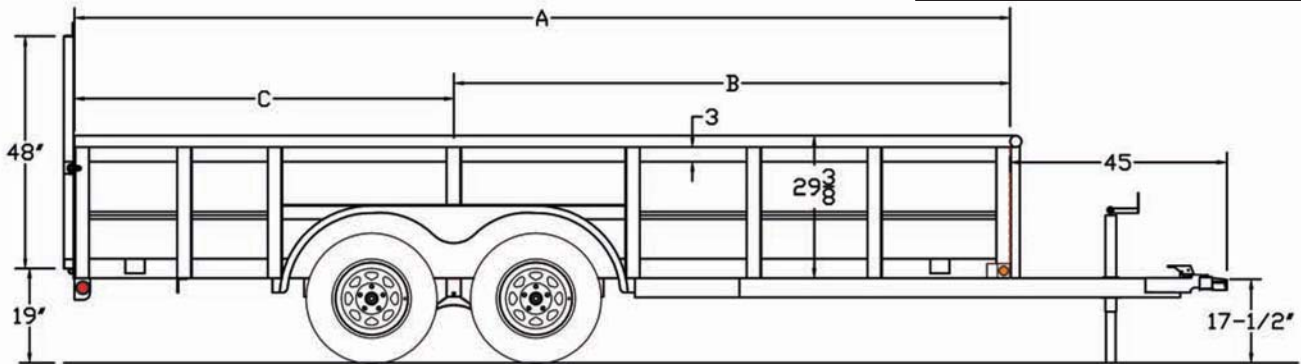

# 70TV Tandem Axle Vanguard

<b>G.V.W.R.</b>	7,000#	<b>AXLES</b>	Two 3,500# EZ Lube w/1 Elec. Brake
<b>G.A.W.R. (Ea. Axle)</b>	3,500#	<b>SUSPENSION</b>	Multi-Leaf Spring
<b>COUPLER</b>	7K 2" Forged Coupler	<b>TIRE</b>	ST205/75-15 Load Range C
<b>SAFETY CHAINS</b>	1/4" Grd. 70 w/Safety Latch Hook (2 each)	<b>WHEEL</b>	15 x 5 White Spoke 5 Bolt
<b>JACK</b>	2K Top Wind-Set Back (Bolted On)	<b>FLOOR</b>	2" Pine
<b>TONGUE</b>	4" Channel Fold Back Tongue	<b>LIGHTS</b>	D.O.T. Stop, Tail, Turn & Clearance
<b>TOP RAIL</b>	2-3/8" Pipe Top Rail	<b>ELEC. PLUG</b>	7-Way RV
<b>FRAME</b>	4" x 3" x 1/4" Angle	<b>FINISH (Prep)</b>	Steel is Cleaned to Ensure a Professional Smooth Finish.
<b>CROSSMEMBERS</b>	3" x 2" x 3/16" Angle	<b>FINISH</b>	Superior Quality Finish is Applied for a Highly Decorative and Protective Finish.
<b>UPRIGHTS</b>	3" x 2" x 3/16" Angle		
<b>FENDERS</b>	9" x 72" Tear Drop		

## Standard Features

- Forged Coupler
- Safety Chains Attached w/Cold Rolled Eyelets
- Sand Foot on Jack
- Set Back Jack
- Lower Jack Support Plate
- Fold Back Tongue (14' and longer)
- 83" Wide (Inside)
- 29-3/8" 16 Ga. Sides w/24" V-Crimped Steel Panels & 2-1/2" Opening
- 2-3/8" Pipe Top Rail
- Floor Secured w/Torx Screws
- 4 Tie Down Loops Inside
- Cambered EZ Lube Axles w/1 Electric Brake
- Complete Break-A-Way System w/Charger
- Grommet Mount Sealed Lighting

Shown with Optional Rampgate

Dimensions			
Length	A	B	C
12'	145-1/2"	85"	60-1/2"
14'	169-1/2"	103"	66-1/2"
16'	193-1/2"	115"	78-1/2"

MODEL#	WEIGHT	DESCRIPTION
70TV-12	1,810#	83" x 12' Tandem Axle Vanguard
70TV-14	1,990#	83" x 14' Tandem Axle Vanguard
70TV-16	2,010#	83" x 16' Tandem Axle Vanguard