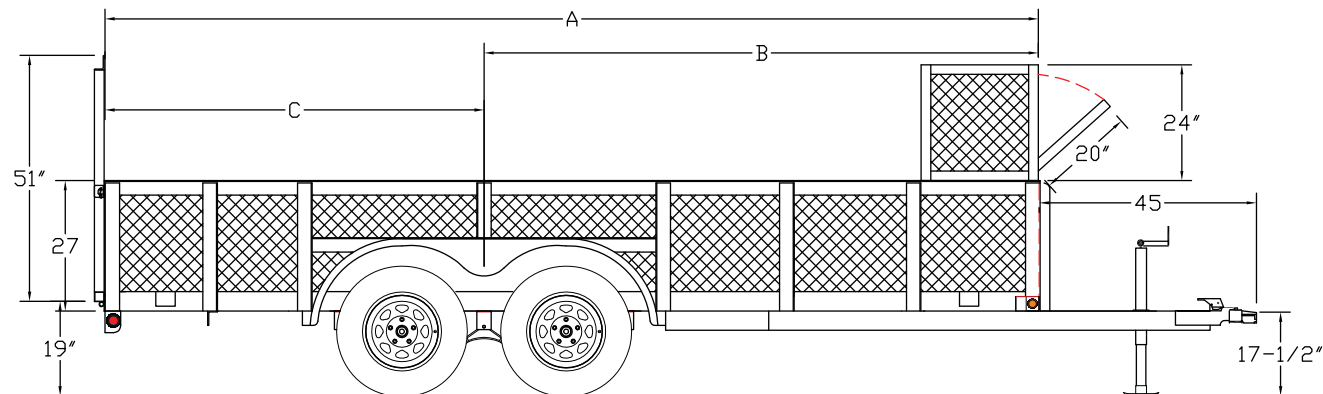

70LR Tandem Axle Landscape Trailer

G.V.W.R.	7,000#	AXLES	Two 3,500# EZ Lube w/1 Electric Brake
G.A.W.R. (Ea. Axle)	3,500#	SUSPENSION	Multi-Leaf Spring
COUPLER	7K 2" Forged Coupler	TIRE	ST205/75-15 Load Range C
SAFETY CHAINS	1/4" Grd. 70 w/Safety Latch Hook (2 each)	WHEEL	15 x 5 White Spoke 5 Bolt
JACK	2K Top Wind-Set Back (Bolted On)	FLOOR	2" Pine
TONGUE	4" Channel Fold Back Tongue	LIGHTS	D.O.T. Stop, Tail, Turn & Clearance
TOP RAIL	3" x 2" x 3/16" Angle	ELEC. PLUG	7-Way RV
FRAME	4" x 3" x 1/4"	FINISH (Prep)	Steel is Cleaned to Ensure a Professional Smooth Finish.
CROSSMEMBERS	3" x 2" x 3/16" Angle	FINISH	Superior Quality Finish is Applied for a Highly Decorative and Protective Finish.
UPRIGHTS	3" x 2" x 3/16" Angle		
FENDERS	9" x 72" Tear Drop		

Standard Features

- Safety Chains Attached w/Cold Rolled Eyelets
- Sand Foot on Jack
- Set Back Jack
- Fold Back Tongue (14' and longer)
- 24" x 24" x 87" Lockable Landscape Box Mounted on Front of Trailer
- 2' Sides Enclosed w/Expanded Metal
- 5 Tool Holders on Rear of Landscape Box
- Floor Secured w/Torx Screws
- Cambered EZ Lube Axles w/1 Electric Brake
- Complete Break-A-Way System w/Charger
- 4' Tubular Rampgate w/Expanded Metal & 5 Center Uprights
- Grommet Mount Sealed Lighting

Dimensions			
Length	A	B	C
14'	169-1/2"	103"	66-1/2"
16'	193-1/2"	115"	78-1/2"

MODEL#	WEIGHT	DESCRIPTION
70LR-14	1,990#	83" x 14' Tandem Axle Landscape
70LR-16	2,400#	83" x 16' Tandem Axle Landscape

OPTIONS