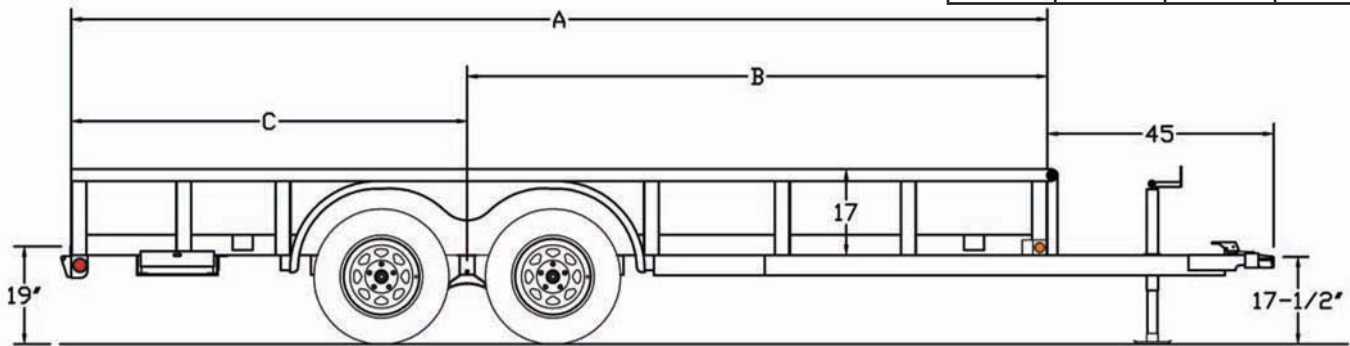

# 70PI-X Tandem Axle Pipe Utility

<b>G.V.W.R.</b>	7,000#	<b>AXLES</b>	Two 3,500# EZ Lube w/1 Elec. Brake
<b>G.A.W.R. (Ea. Axle)</b>	3,500#	<b>SUSPENSION</b>	Multi-Leaf Spring with Equalizer
<b>COUPLER</b>	7K 2" Forged Coupler	<b>TIRE</b>	ST205/75-15 Load Range C
<b>SAFETY CHAINS</b>	1/4" Grd. 70 w/Safety Latch Hook (2 each)	<b>WHEEL</b>	15 x 5 White Spoke 5 Bolt
<b>JACK</b>	2K Top Wind (Bolted On)	<b>FLOOR</b>	2" Pine
<b>TONGUE</b>	4" Channel Fold Back Tongue	<b>LIGHTS</b>	D.O.T. Stop, Tail, Turn & Clearance
<b>TOP RAIL</b>	2-3/8" Pipe Square Back	<b>ELEC. PLUG</b>	7-Way RV
<b>FRAME</b>	4" x 3" x 1/4" Angle	<b>FINISH (Prep)</b>	Steel is Cleaned to Ensure a Professional Smooth Finish.
<b>CROSSMEMBERS</b>	3" x 2" x 3/16" Angle	<b>FINISH</b>	Superior Quality Finish is Applied for a Highly Decorative and Protective Finish.
<b>UPRIGHTS</b>	16" Tall 3" x 2" x 3/16" Angle		
<b>FENDERS</b>	9" x 72" Tear Drop w/Back		

## Standard Features

- Forged Coupler
- Safety Chains Attached w/Cold Rolled Eyelets
- Sand Foot on Jack
- Set Back Jack
- Lower Jack Support Plate
- Fold Back Tongue (14' & Longer)
- 2-3/8" Pipe Top Rail Capped w/Self Sealing Plugs
- Floor Secured w/Torx Screws
- Cambered EZ Lube Axles w/1 Electric Brake
- Complete Break-A-Way System w/Charger
- 4 Tie Down Pockets
- Grommet Mount Sealed Lighting

Shown with Optional Slide In Ramps

Dimensions			
Length	A	B	C
14'	169-1/2"	103"	66-1/2"
16'	193-1/2"	115"	78-1/2"
18'	217-1/2"	127"	90-1/2"
20'	240"	138"	102"

MODEL#	WEIGHT	DESCRIPTION
70PI-14X	1,687#	83" x 14' Tandem Axle Trailer
70PI-16X	1,910#	83" x 16' Tandem Axle Trailer
70PI-18X	2,010#	83" x 18' Tandem Axle Trailer
70PI-20X	2,250#	83" x 20' Tandem Axle Trailer