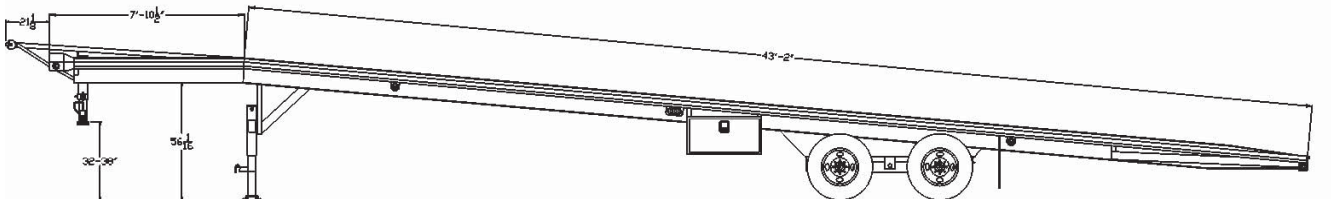

# *Tandem Dual Gooseneck Auto/Combo Transport*

<b>G.V.W.R.</b>	20,000#	<b>AXLES</b>	Two 10,000# Dual Wheel Electric Brake - Oil Bath
<b>G.A.W.R. (Ea. Axle)</b>	10,000#	<b>SUSPENSION</b>	Multi-Leaf Slipper Spring w/Equalizers
<b>COUPLER</b>	25K Square Adjustable 2-5/16" Ball	<b>TIRE</b>	ST235/80 R-16 Load Range E
<b>JACK</b>	Two 12K Drop Leg Jacks (Bolted On)	<b>WHEEL</b>	16 x 6" Dual - 8 Bolt
<b>FRAME</b>	12" x 16# I-Beam	<b>LIGHTS</b>	D.O.T. LED Stop, Tail, Turn & Clearance
<b>CROSSMEMBERS</b>	3" Channel	<b>ELEC. PLUG</b>	7-Way RV Style Plug
<b>RAMPS</b>	2 Formed 1/8" Diamond Plate 8' Long	<b>FINISH (Prep)</b>	Steel is Cleaned to Ensure a Professional Smooth Finish.
<b>FLOOR</b>	2 Formed 1/8" Diamond Plate Runners 25" Wide	<b>FINISH</b>	Superior Quality Finish is Applied for a Highly Decorative and Protective Finish.

### Standard Features

- |  |   |   |
|--|---|---|
| <ul style="list-style-type: none"> <li>• 4-Trailer Transport Dual Ball Towers</li> <li>• 9,000# Winch w/Remote Access at Center of Trailer</li> <li>• 102" Wide</li> <li>• 51' Load Bed</li> <li>• Stake Pockets &amp; Rubrail</li> <li>• Modular Sealed Wiring Harness</li> </ul> | <ul style="list-style-type: none"> <li>• Electric Brakes on Both Axles</li> <li>• Complete Break-A-Way System w/Battery &amp; Charger</li> <li>• Rubber Mounted Sealed LED Lighting</li> <li>• Safety Reflective Marker Tape</li> <li>• Spare Tire Mount</li> <li>• Radial Tires</li> </ul> | <ul style="list-style-type: none"> <li>• 12V Deep Cycle Battery</li> <li>• 2-18" x 18" x 36" Tool Boxes</li> <li>• Center Mounted Turn Signals</li> <li>• Center Mounted Ball Tower Track w/5' Ramp</li> <li>• 12 Auto Tie Down Ratchet Assemblies</li> </ul> |
|--|---|---|

MODEL#	WEIGHT	DESCRIPTION
20AC-51	7,790#	102" x 51' Auto/Trailer Transport